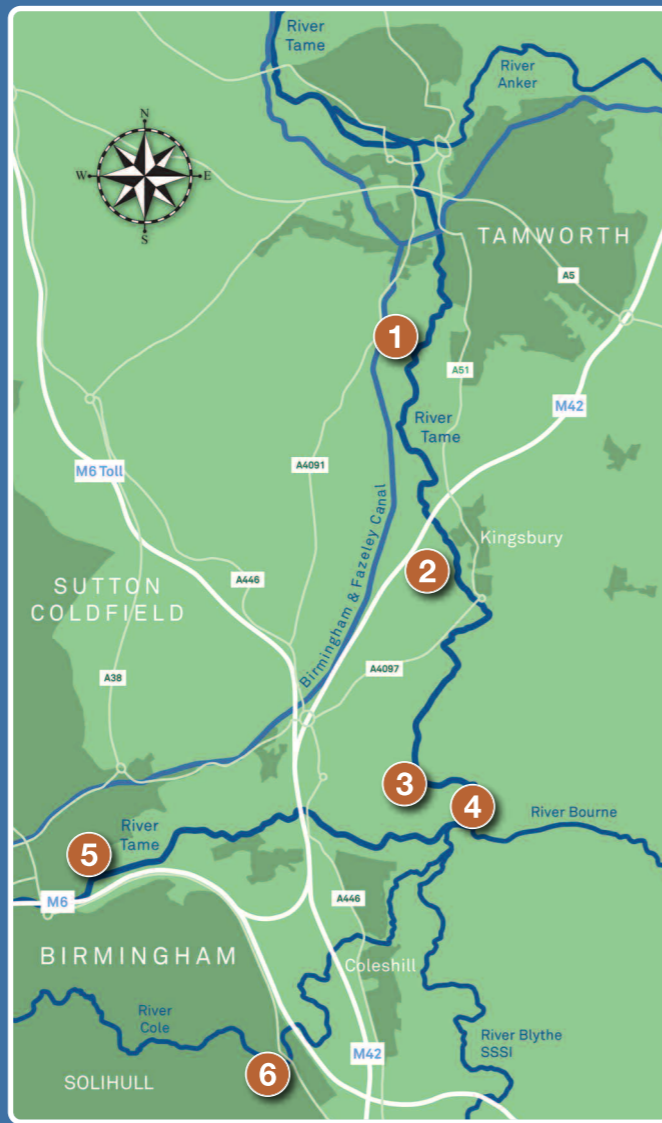

Wednesday  
**14**  
NOVEMBER

DECEMBER

#### Event Locations

- 1 RSPB Middleton Lakes
- 2 Kingsbury Water Park
- 3 Hams Hall Environmental Studies Centre
- 4 Ladywalk Nature Reserve
- 5 The Sanctuary, Castle Vale
- 6 Meriden Park Local Nature Reserve